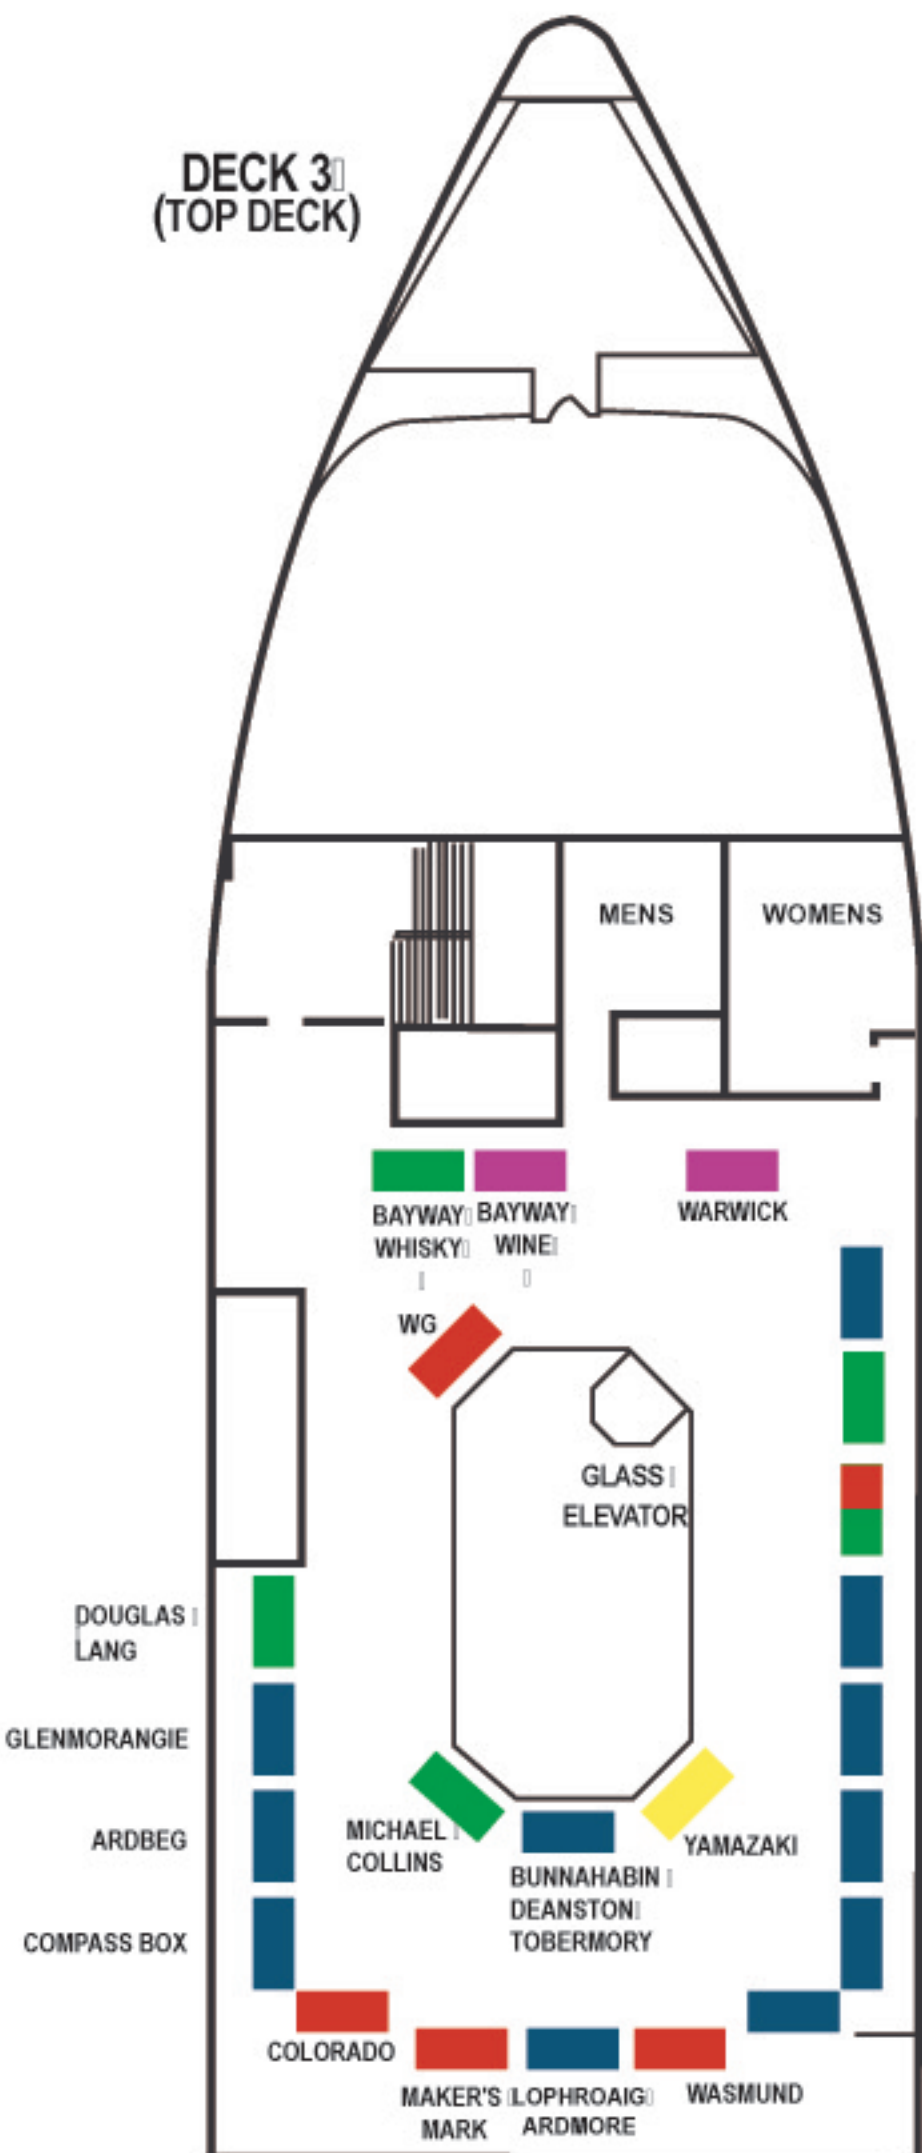

DECK 1 (BOTTOM DECK)

DECK 2 (CENTER DECK)

- SCOTCH WHISKY
- AMERICAN WHISKEY
- IRISH WHISKEY
- JAPANESE WHISKY
- CIGARS
- WINE
- OTHER

DECK 3 (TOP DECK)

DECK 4 (OUTSIDE DECK)

- BRANDY LIBRARY
- LOMBARD JEWELS OF SCOTLAND
- KNAPPOGUE CASTLE JEFFERSON BOURBON CLONTARF
- BALBLAIR OLD PULTENY ANCNOC
- THE GLENLIVET
- ABERLOUR SCAPA LONGMORN
- SIGNATORY WHISKY GERMAN BEER
- PORT CHARLOTTE RENAGADE RUM