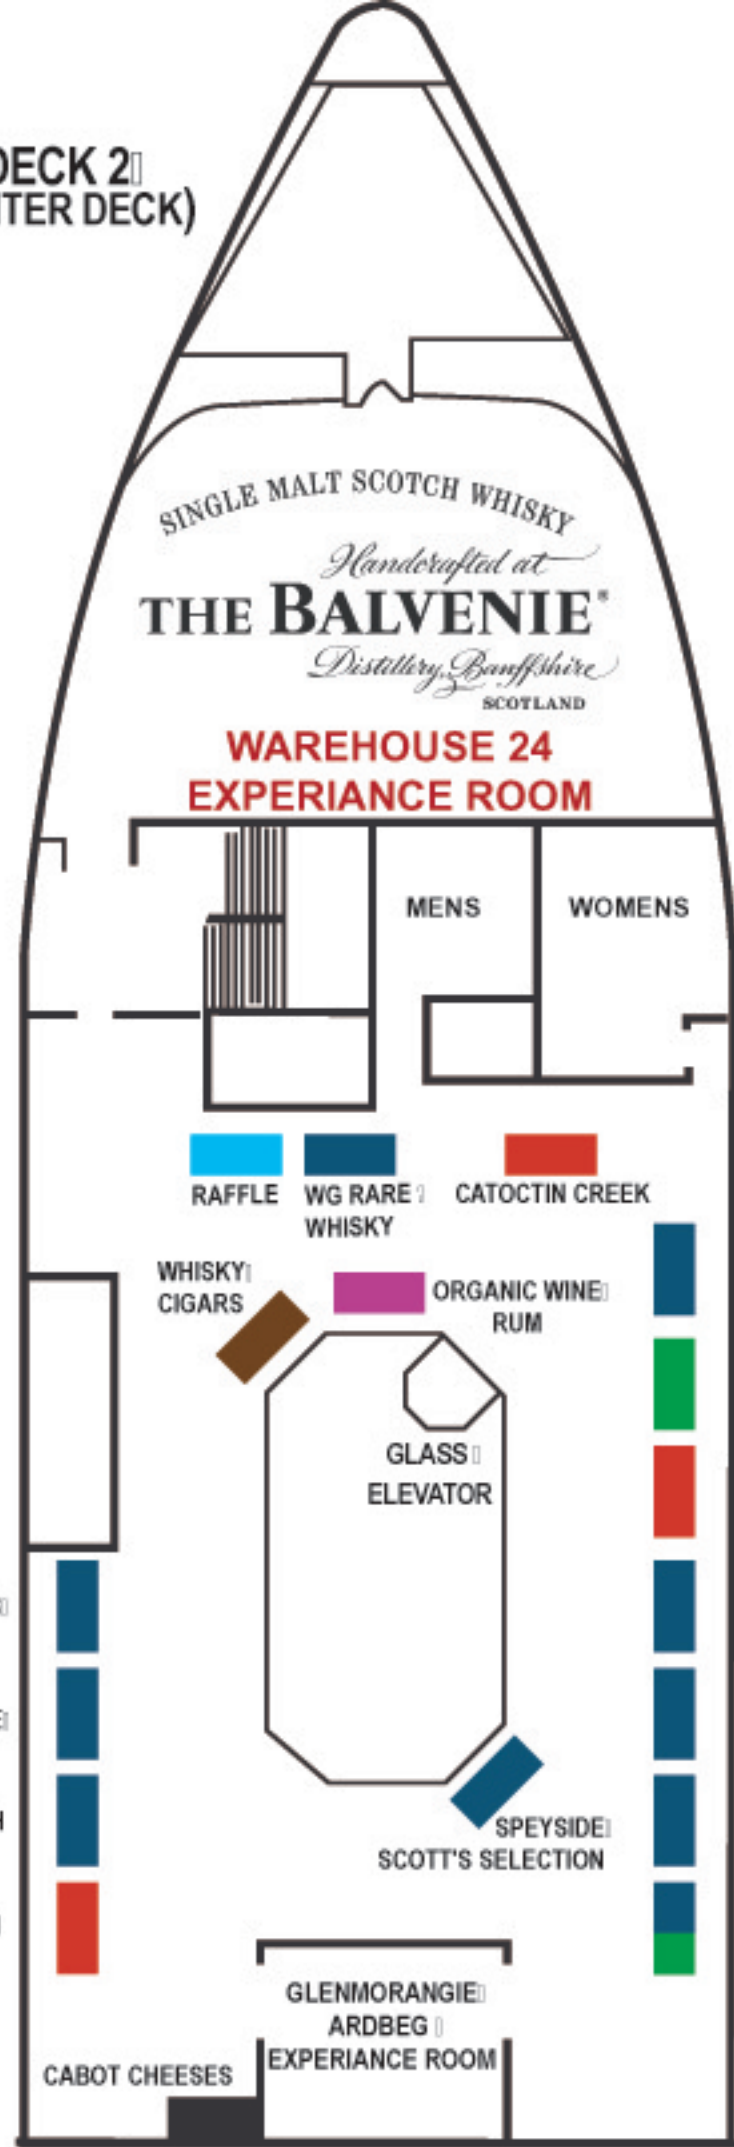

DECK 1 (BOTTOM DECK)

DECK 2 (CENTER DECK)

- SCOTCH WHISKY
- AMERICAN WHISKEY
- IRISH WHISKEY
- JAPANESE WHISKY
- CIGARS
- WINE
- OTHER

DECK 3 (TOP DECK)

DECK 4 (OUTSIDE DECK)

- BRANDY LIBRARY
- LOMBARD JEWELS OF SCOTLAND
- KNAPPOGUE CASTLE JEFFERSON BOURBON CLONTARF
- BALBLAIR OLD PULTENY ANCNOC
- THE GLENLIVET
- ABERLOUR SCAPA LONGMORN
- SIGNATORY WHISKY GERMAN BEER
- PORT CHARLOTTE RENAGADE RUM